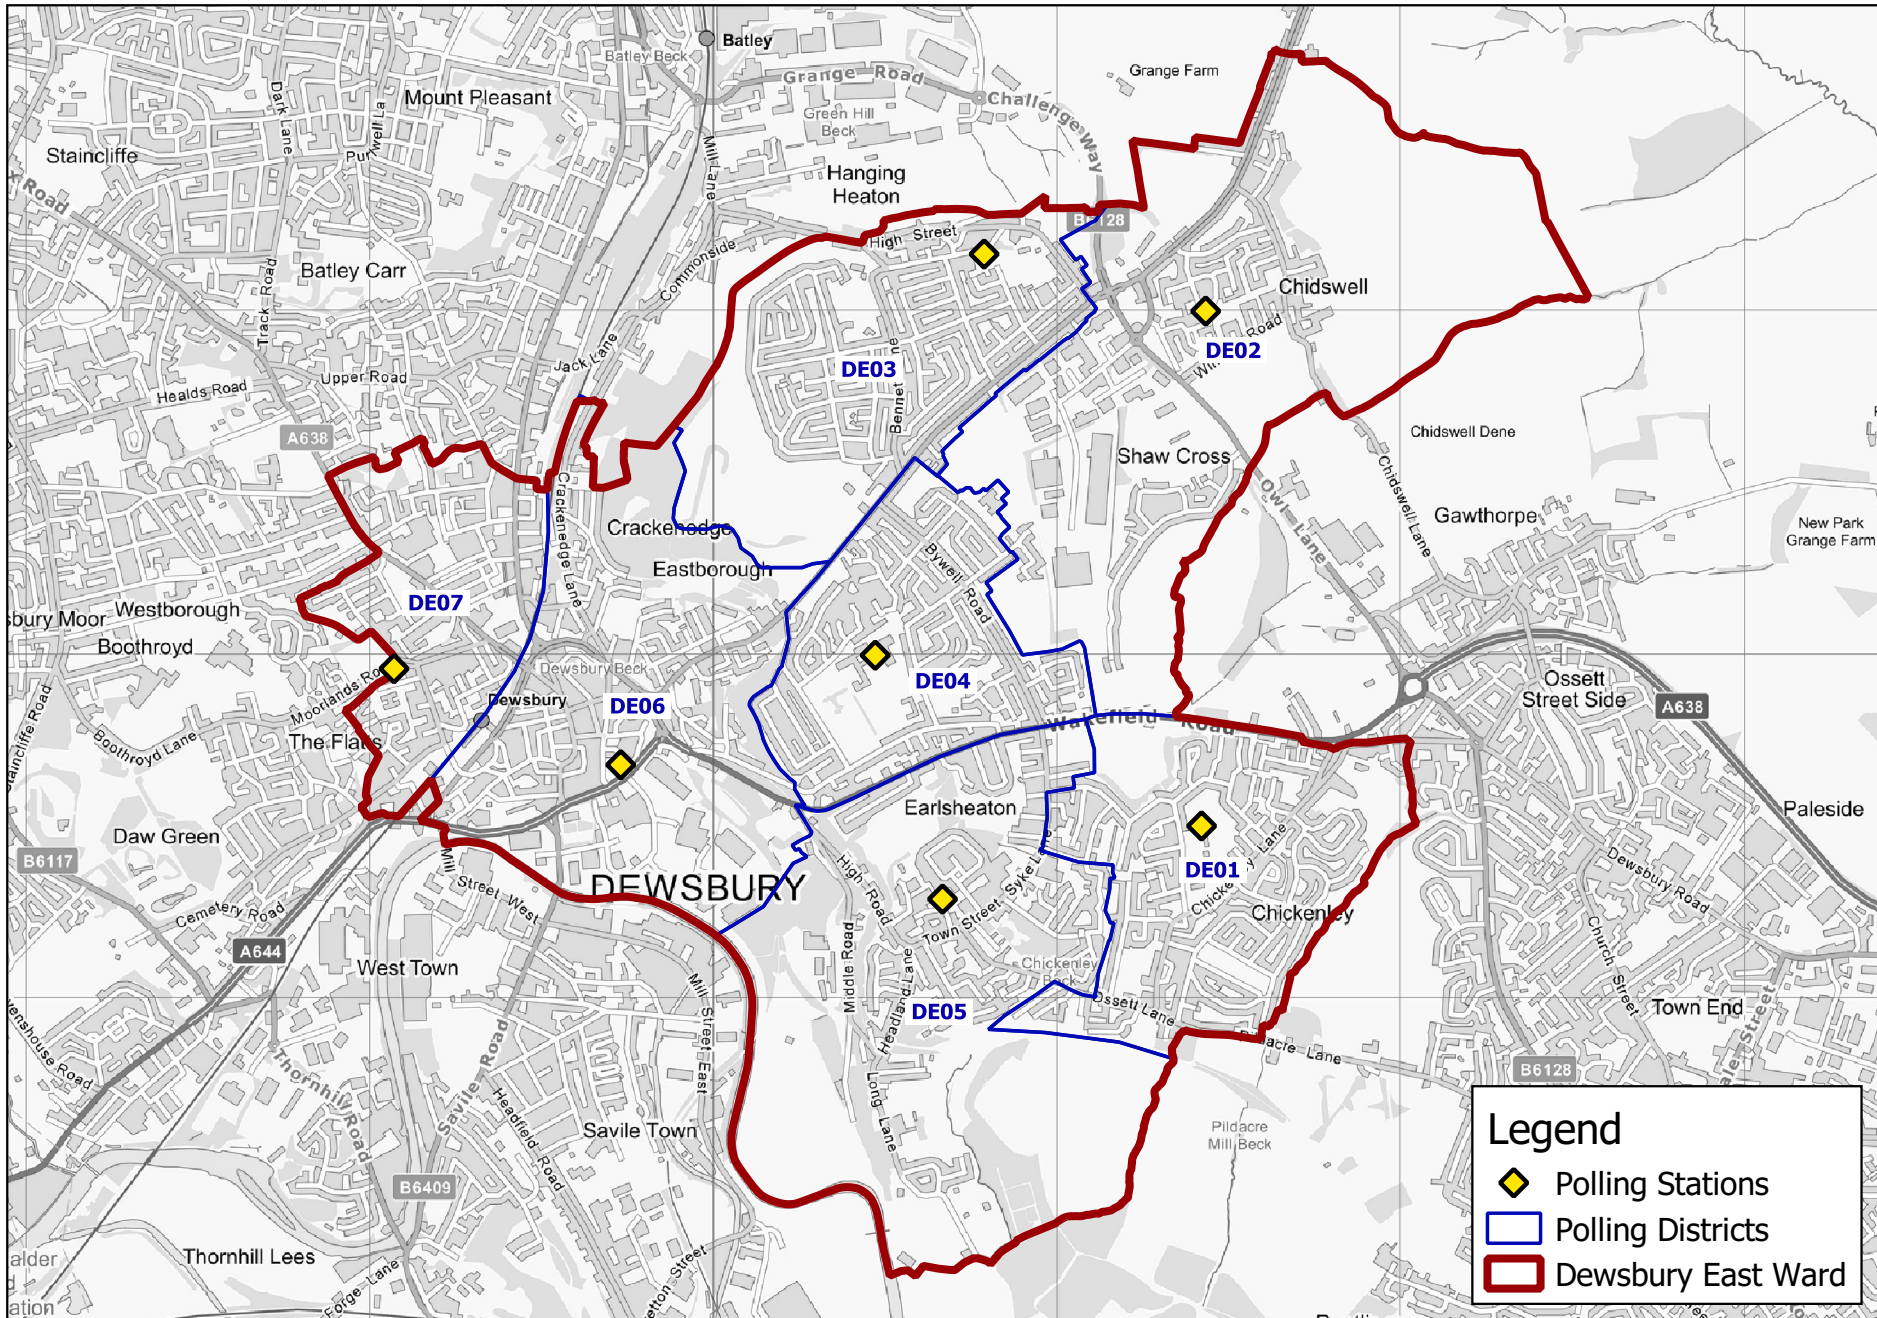

Dewsbury East - Polling Districts

Electoral Services

Date: 27/06/2022

Scale: 1 - 22,000

Filename: 00006
Kirklees Polling
District Maps DE.qgz

© Crown Copyright
and database right
2022. Ordnance
Survey 100019241

Legend

-  Polling Stations
-  Polling Districts
-  Dewsbury East Ward